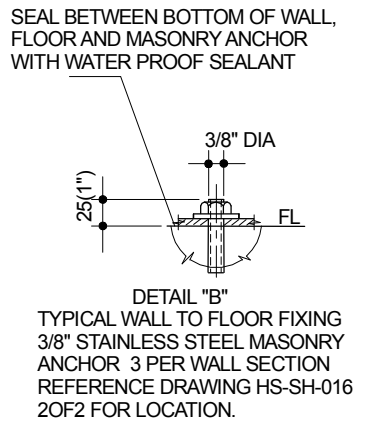

1200 (47.25")

127 (5")

NOMINAL WALL THICKNESS TO LOCAL CODES

2404 (94.65") PLAN VIEW

GRATE FLOOR DRAIN BY CLIENT

CEILING MOUNTED 20NB(3/4") COLD WATER SUPPLY LINE

CEILING MOUNTED 20NB(3/4") HOT WATER SUPPLY LINE

SEAL BETWEEN TOP OF WALL, AND CEILING WITH WATER PROOF SEALANT

20(3/4") TO CLEAR CEILING FIXING SCREWS AT ASSEMBLY

- SPECIFICATION:**
- PLUMBING:**
- 20mm(3/4")NB PIPE HOT WATER SUPPLY AT 4 - 5.5 BAR (60-80PSI)
 - 20mm(3/4")NB PIPE COLD WATER SUPPLY AT 4 - 5.5 BAR (60-80PSI)
 - INLINE STRAINERS AND ISOLATING VALVES MUST BE FITTED TO HOT & COLD WATER SUPPLY
 - 100mm(4") DRAIN CONNECTION MIN.
- ELECTRICAL SUPPLY:**
- 230 VOLT Ac 50Hz 10AMP SINGLE PHASE DEDICATED SUPPLY VIA A "ELCB" NORTH AMERICA
 - 115VOLT Ac 60Hz 5 Amp USA VIA A CLASS "A" GFCI