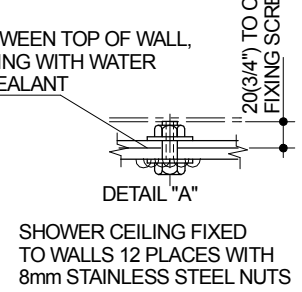

REMOVABLE CEILING DISC FOR ACCESS TO PLUMBING

HAND SHOWER

REFER TO SCHEMATIC DRAWING FOR VALVE AND PLUMBING LAY OUT

CEILING MOUNTED 20NB(3/4") COLD WATER SUPPLY LINE, BY CLIENT

CEILING MOUNTED 20NB(3/4") HOT WATER SUPPLY LINE, BY CLIENT

127 (5")

CEILING MOUNTED ELECTRICAL CONNECTION

100

600

400

GLASS DOOR BY CLIENT (SEE BELOW)

127 (5")

950 (37.4")

1200 (47.25")

127 (5")

NOMINAL WALL THICKNESS TO LOCAL CODES

2404 (94.65") PLAN VIEW

GRATE FLOOR DRAIN BY CLIENT

CEILING MOUNTED 20NB(3/4") COLD WATER SUPPLY LINE

CEILING MOUNTED 20NB(3/4") HOT WATER SUPPLY LINE

SEAL BETWEEN TOP OF WALL, AND CEILING WITH WATER PROOF SEALANT

20(3/4") TO CLEAR CEILING FIXING SCREWS AT ASSEMBLY

- SPECIFICATION:**
- PLUMBING:**
- 20mm(3/4")NB PIPE HOT WATER SUPPLY AT 4 - 5.5 BAR (60-80PSI)
 - 20mm(3/4")NB PIPE COLD WATER SUPPLY AT 4 - 5.5 BAR (60-80PSI)
 - INLINE STRAINERS AND ISOLATING VALVES MUST BE FITTED TO HOT & COLD WATER SUPPLY
 - 100mm(4") DRAIN CONNECTION MIN.
- ELECTRICAL SUPPLY:**
- 230 VOLT Ac 50Hz 10AMP SINGLE PHASE DEDICATED SUPPLY VIA A "ELCB" NORTH AMERICA
 - 115VOLT Ac 60Hz 5 Amp USA VIA A CLASS "A" GFCI